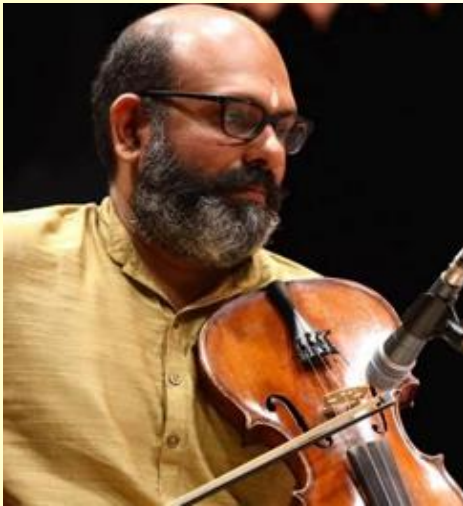

**VVS. Murari
(Violin)**